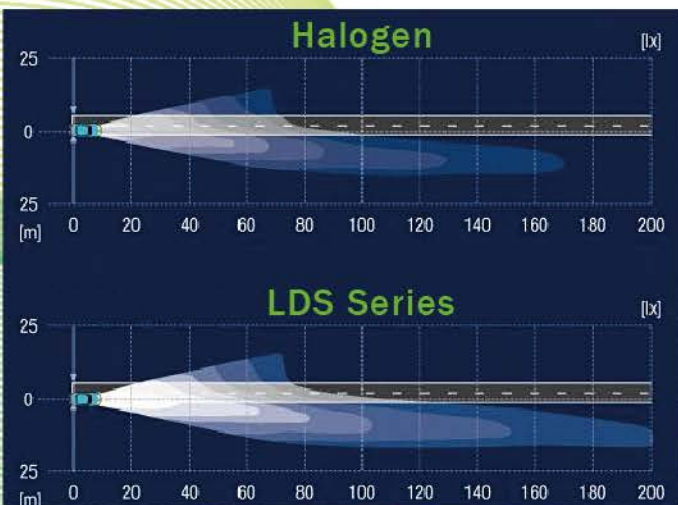

ECE-EMC

IP 65

High beam 远光

Low beam 近光

**LDS Series V.S. Halogen**

**LDS5-H4**

Power (功率) : 18W  
 Flux Output (流明) : 4,500lm  
 LED Quantity (数量) : 10PCS  
 Voltage (电流) : DC 12-24V  
 Power efficiency (转换率) : >87%